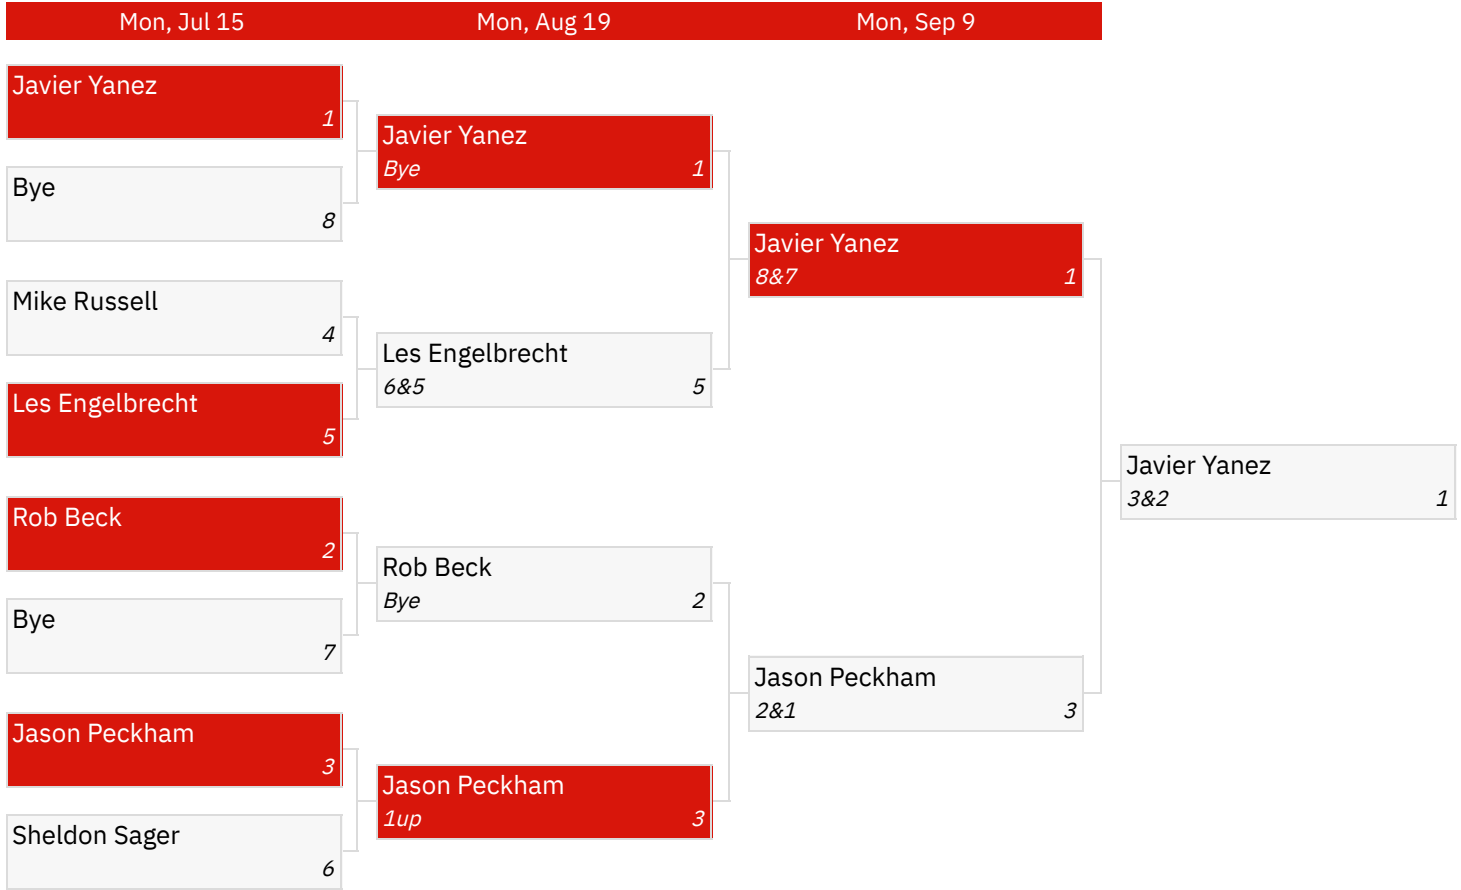

BLACK TEE 1 CONSOLATION

BLACK TEE 2 CONSOLATION

BLUE TEE 1 CONSOLATION

BLUE TEE 2 CONSOLATION