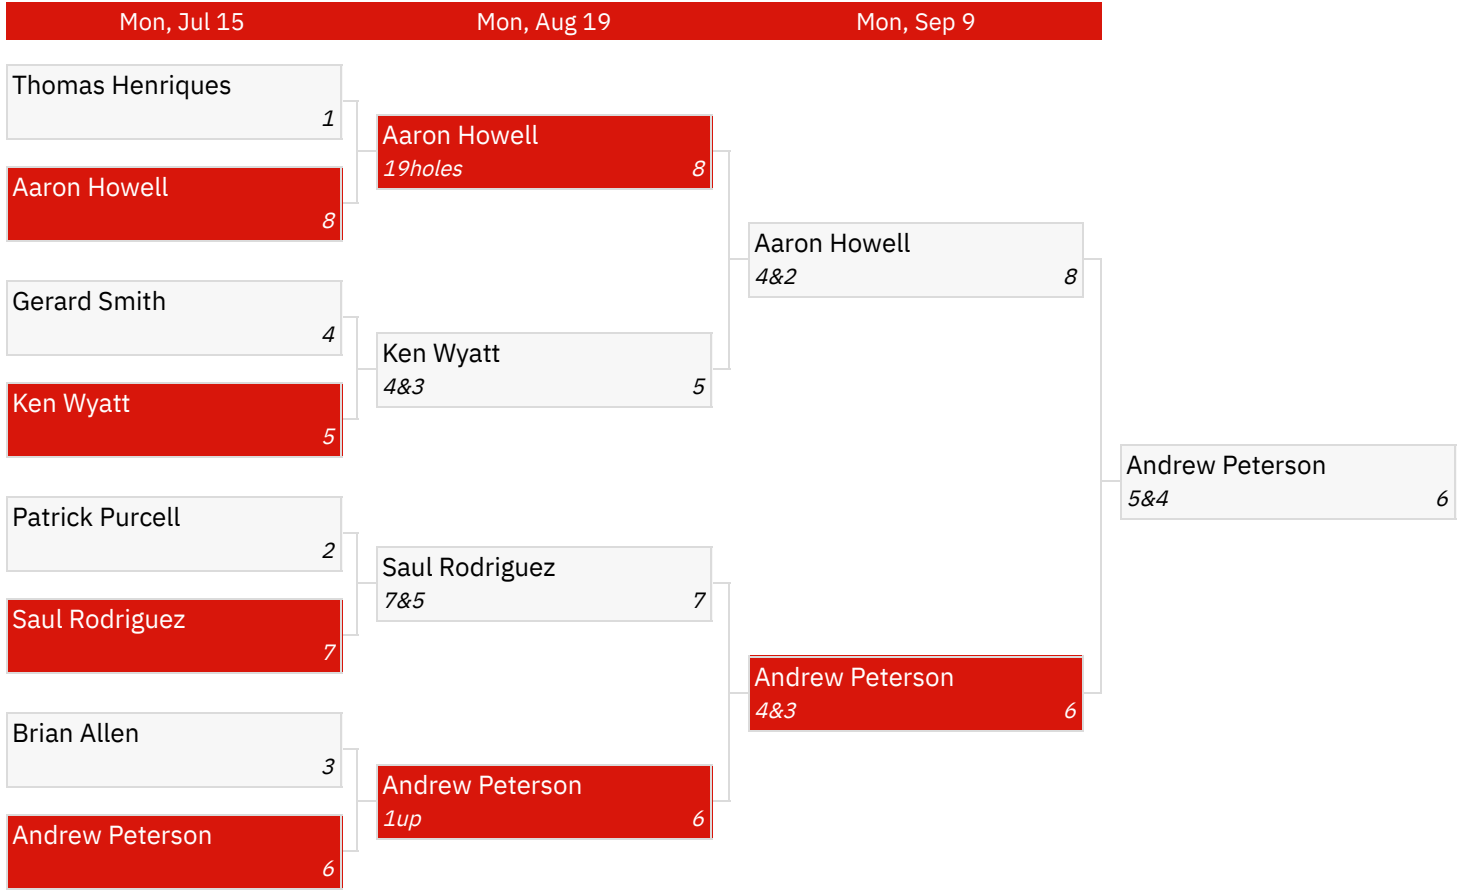

BLACK TEE 1 CONSOLATION

BLACK TEE 2 CONSOLATION

BLUE TEE 1 CONSOLATION

BLUE TEE 2 CONSOLATION